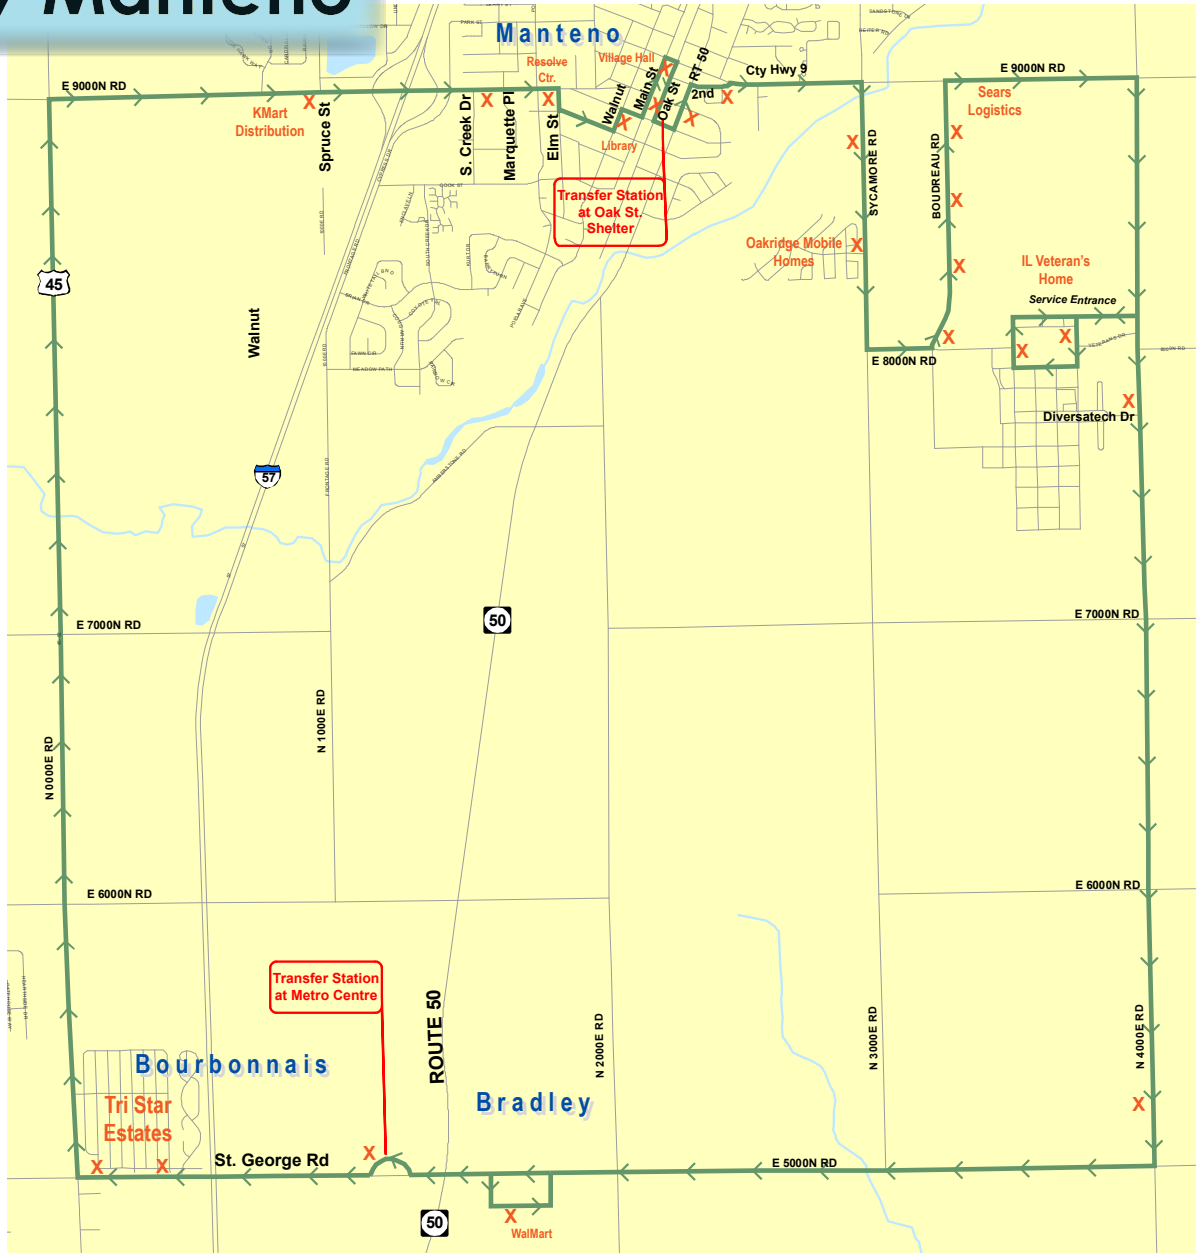

Route 9 Manteno

STOPS	TIME POINTS	EXAMPLES
Metro Centre	15 min. after the hr.	8:15
Tri Star Estates	20 min. after the hr.	8:20
K-Mart Distribution	30 min. after the hr.	8:30
Oak Street Shelter	37 min. after the hr.	8:37
Oakridge Mobile Homes	42 min. after the hr.	8:42
Sears Logistics	45 min. after the hr.	8:45
IL Veteran's Home	55 min. after the hr.	8:55
WalMart Route 50	12 min. after the hr.	9:12