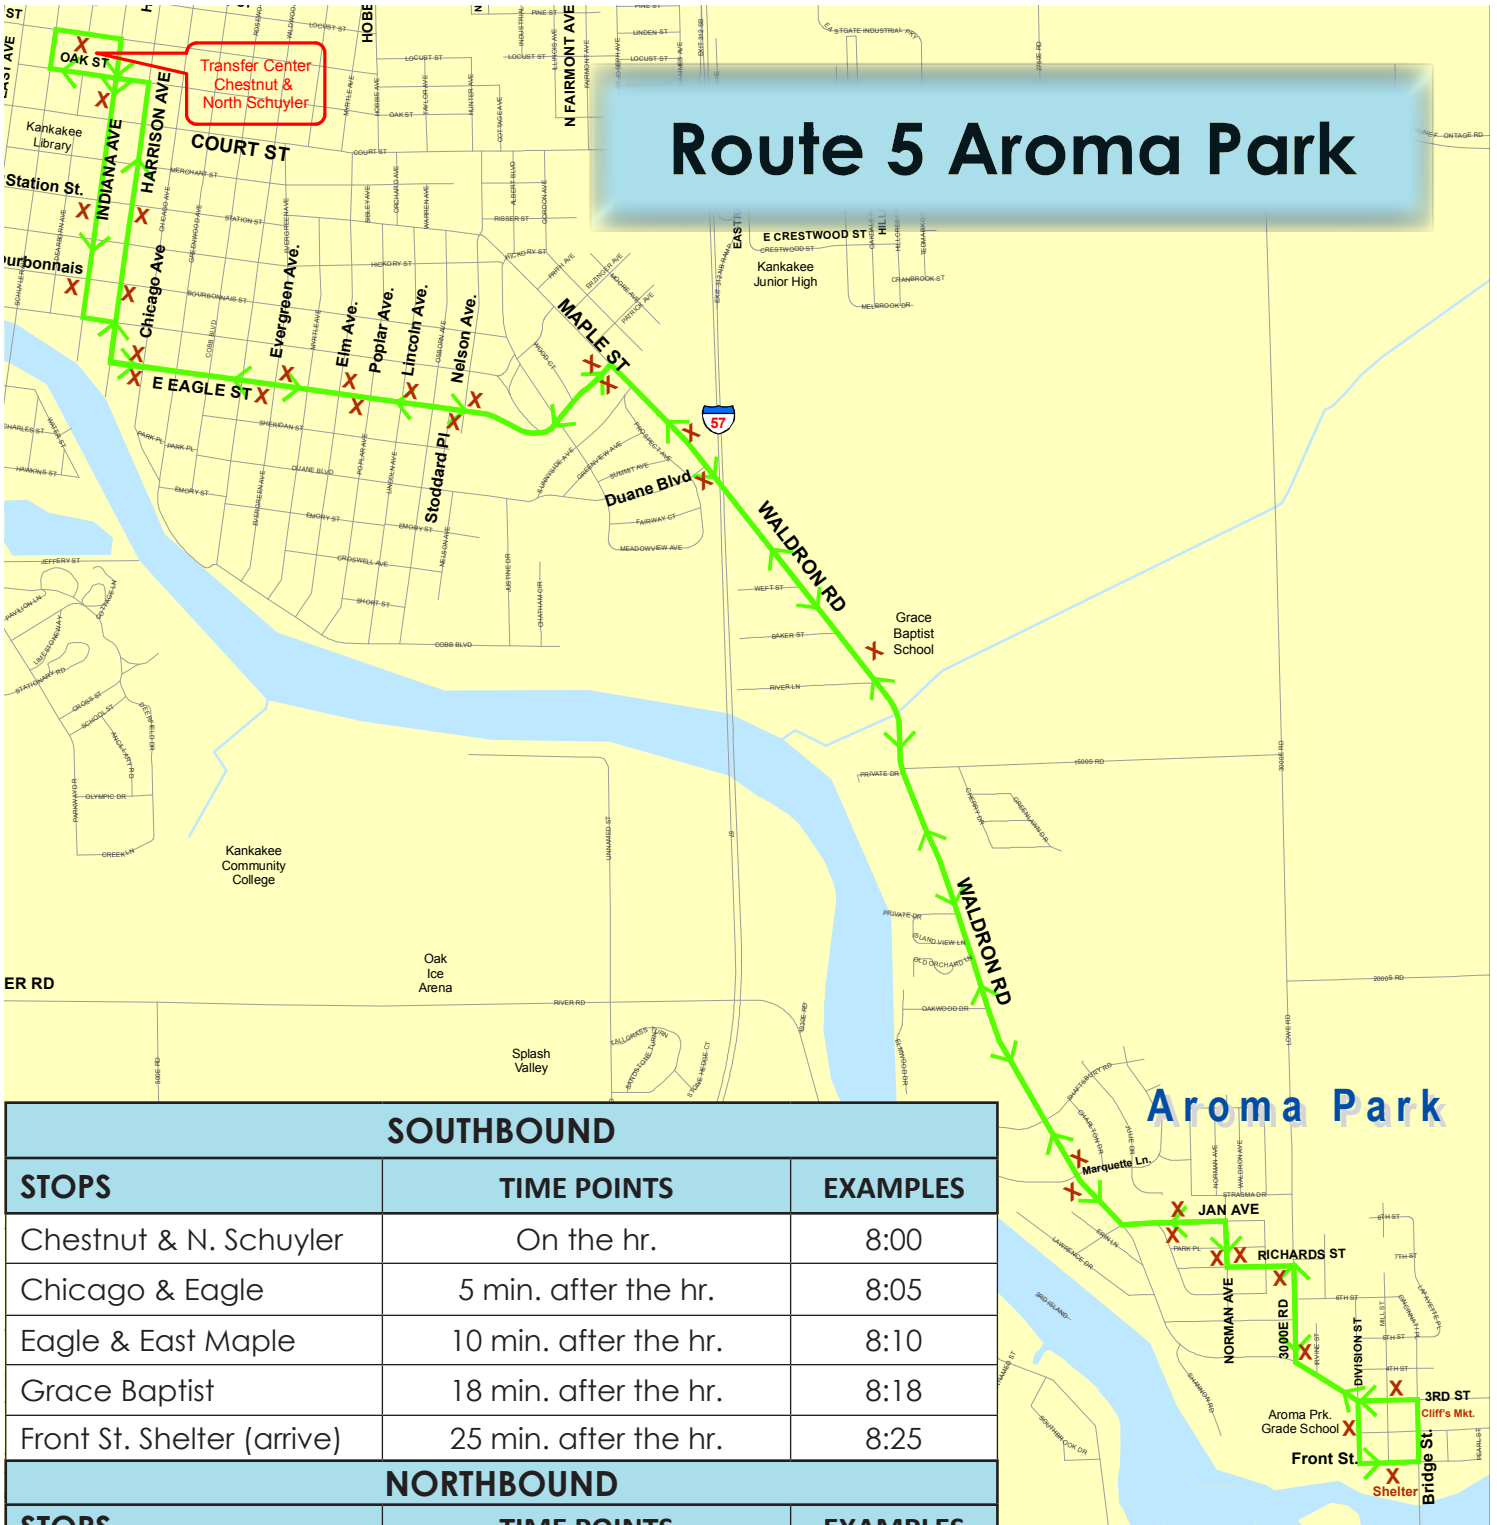

Route 5 Aroma Park

SOUTHBOUND		
STOPS	TIME POINTS	EXAMPLES
Chestnut & N. Schuyler	On the hr.	8:00
Chicago & Eagle	5 min. after the hr.	8:05
Eagle & East Maple	10 min. after the hr.	8:10
Grace Baptist	18 min. after the hr.	8:18
Front St. Shelter (arrive)	25 min. after the hr.	8:25
NORTHBOUND		
STOPS	TIME POINTS	EXAMPLES
Front St. Shelter (depart)	30 min. after the hr.	8:30
Grace Baptist	37 min. after the hr.	8:37
Eagle & East Maple	45 min. after the hr.	8:45
Chicago & Eagle	50 min. after the hr.	8:50
Chestnut & N. Schuyler	55 min. after the hr.	8:55